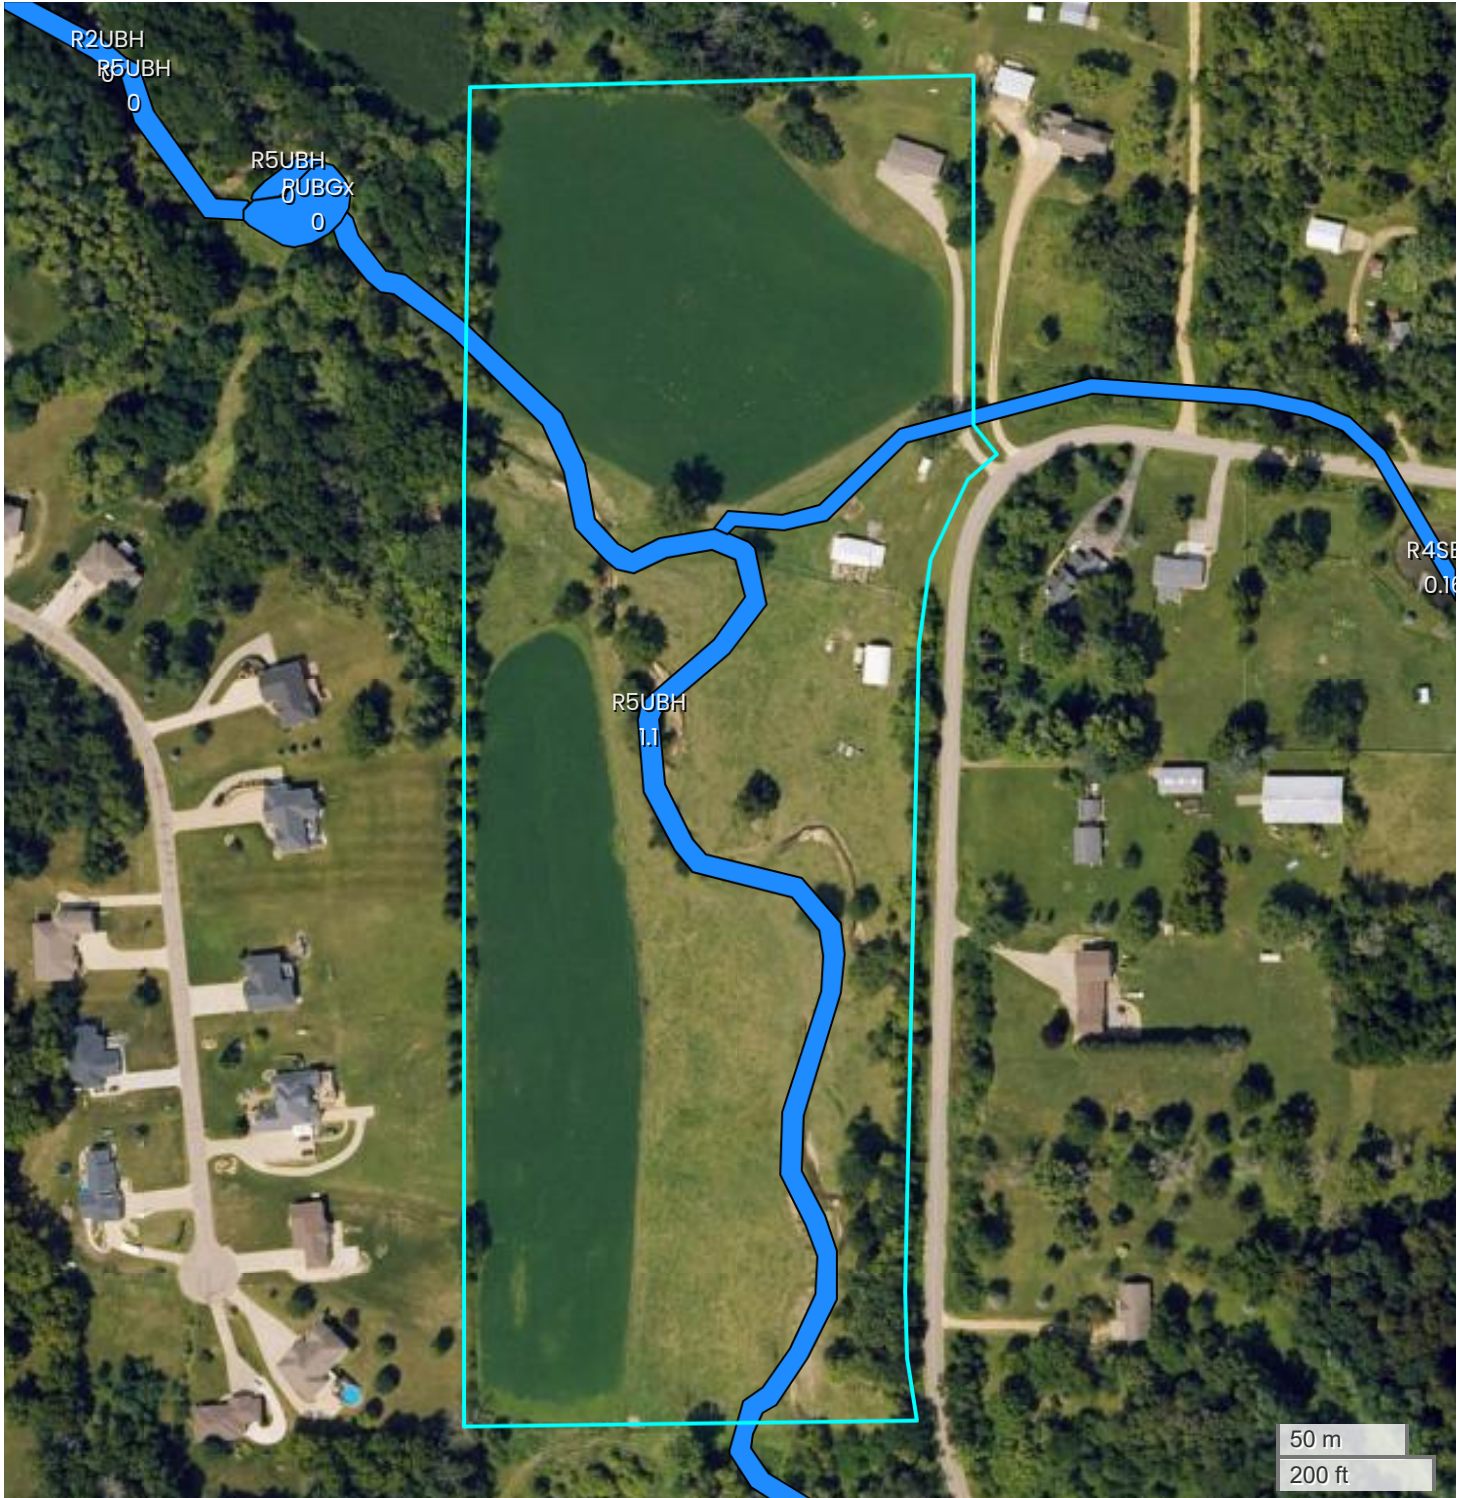

8311 HIDDEN VALLEY ROAD, DUBUQUE, IA (22.41 AC TOTAL, 9.20 AC TILLABLE)

WETLANDS

| | Classification Code | Type | Area within subject |
|---|---------------------|----------|---------------------|
| ■ | R4SBC | Riverine | 0.16 acres |
| ■ | R5UBH | Riverine | 1.10 acres |